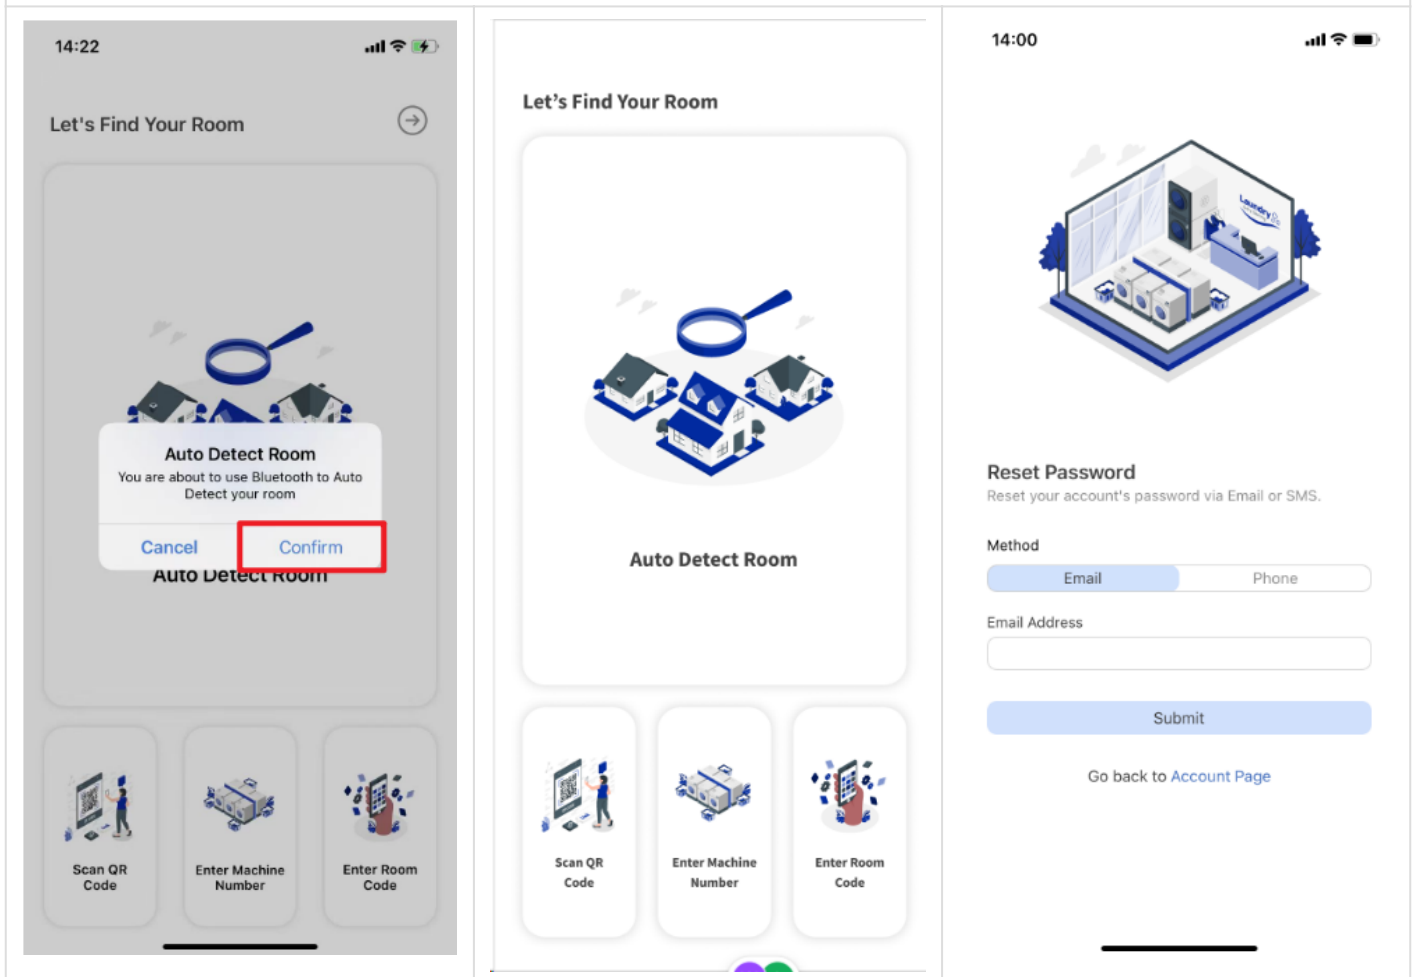

Identification

ou can download the app to your smartphone from the App Store or Google Play. Open the App and then follow the steps below to register an account.

Sign In

1. You have four options to find your room:

Tap the "Auto Detect Room" button, and the App will prompt you to confirm. After you select confirm, the App will detect the surroundings to find the location and return to the Sign In page automatically.